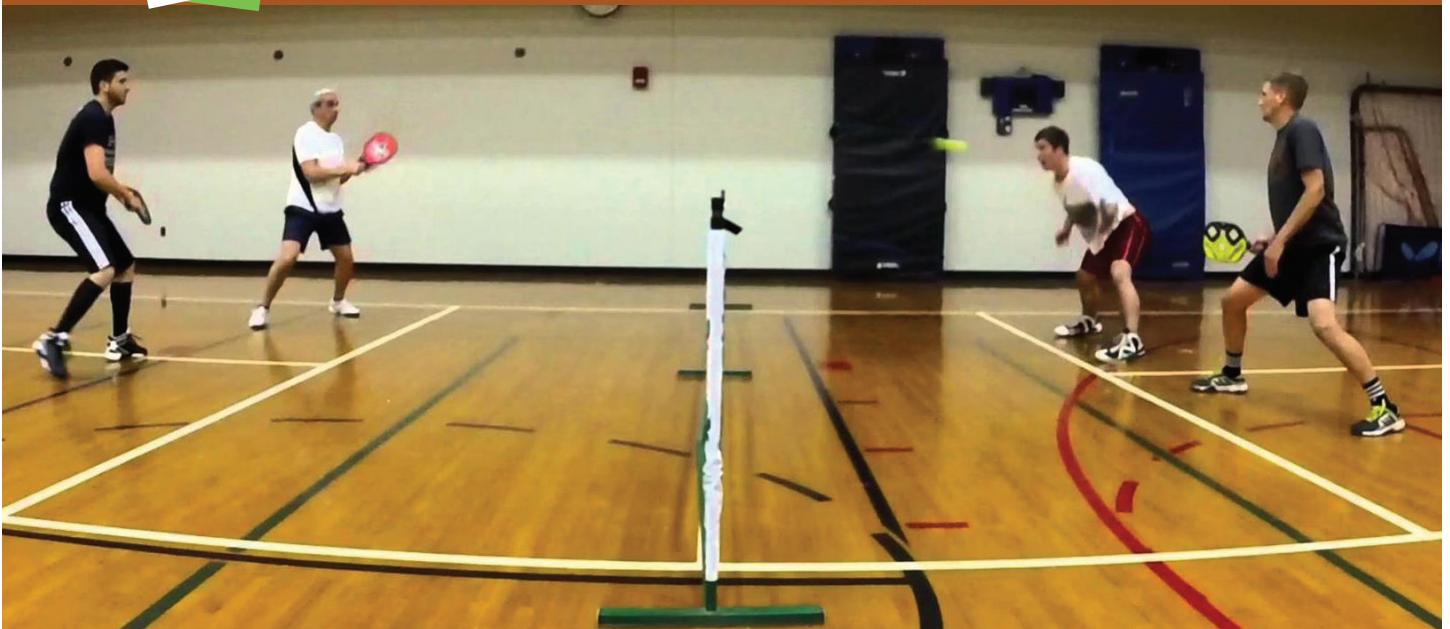

Worcester

JCC

PICKLEBALL

Tuesday/Thursday 11:00—1pm
Monday/Wednesday 11:30—1pm

If there is enough interest we can offer it on Fridays too!

An easy game for beginners to learn, but can develop into a quick, fast-paced, competitive game for experienced players. A fun sport that combines elements of tennis, badminton and ping-pong.